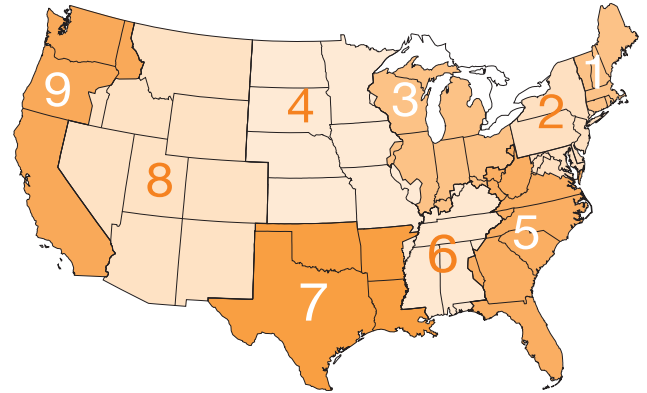

rates

magazine info

REGIONAL EDITIONS 2010

Per Thousand, See Regional Map for configuration & circulation

Geographic editions within the United States consisting of subscription circulation. Standard units of space and coloration are available singly or in any combination of the 9 regions. When more than one piece of copy is run in an issue, each piece of copy is computed as a separate buy.

Minimum Charge of $8,700 gross per page

4-COLOR

Circulation	Page	$\frac{2}{3}$ Page	$\frac{1}{2}$ Page/Digest	$\frac{1}{3}$ Page
Under 250,000	$105.07	$105.07	$105.07	$105.07
250,000 – 599,999	$99.09	$75.04	$58.48	$44.74
600,000 – 1,399,999	$94.17	$71.39	$55.63	$42.54
1,400,000 – 1,999,999	$88.97	$67.64	$52.65	$40.25
2,000,000 – 2,999,999	$83.97	$63.95	$49.77	$37.93
3,000,000 and more	$79.26	$60.15	$46.79	$35.78

2-COLOR

Circulation	Page	$\frac{2}{3}$ Page	$\frac{1}{2}$ Page/Digest	$\frac{1}{3}$ Page
Under 250,000	$105.07	$105.07	$105.07	$105.07
250,000 – 599,999	$96.17	$66.65	$55.55	$37.50
600,000 – 1,399,999	$91.39	$63.18	$52.86	$37.60
1,400,000 – 1,999,999	$86.58	$59.79	$50.13	$35.61
2,000,000 – 2,999,999	$81.78	$56.54	$47.34	$33.63
3,000,000 and more	$76.97	$53.29	$44.43	$31.66

BLACK & WHITE

Circulation	Page	$\frac{2}{3}$ Page	$\frac{1}{2}$ Page/Digest	$\frac{1}{3}$ Page
Under 250,000	$105.07	$105.07	$105.07	$105.07
250,000 – 599,999	$89.42	$63.45	$53.87	$39.06
600,000 – 1,399,999	$85.13	$60.28	$50.98	$37.31
1,400,000 – 1,999,999	$80.64	$57.03	$48.33	$35.39
2,000,000 – 2,999,999	$76.24	$53.94	$45.67	$33.49
3,000,000 and more	$71.73	$50.71	$43.04	$31.48

KEY TO MAP REGION

REGION	CIRC
1 New England	188,400
2 Mid-Atlantic	628,400
3 East North Central	655,900
4 West North Central	361,900
5 South Atlantic	623,300
6 East South Central	301,800
7 West South Central	371,100
8 Mountain	221,100
9 Pacific	425,200