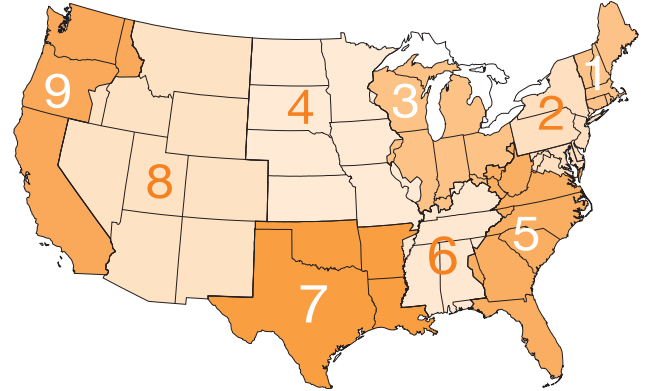

rates

magazine info

REGIONAL EDITIONS 2009

Per Thousand, See Regional Map for configuration & circulation

Geographic editions within the United States consisting of subscription circulation. Standard units of space and coloration are available singly or in any combination of the 9 regions. When more than one piece of copy is run in an issue, each piece of copy is computed as a separate buy.

Minimum Charge of \$8,400 gross per page

4-COLOR

Circulation	Page	% Page	½ Page/Digest	⅓ Page
Under 250,000	\$102.01	\$102.01	\$102.01	\$102.01
250,000 – 599,999	\$96.20	\$72.85	\$56.77	\$43.44
600,000 – 1,399,999	\$91.42	\$69.31	\$54.01	\$41.30
1,400,000 – 1,999,999	\$86.38	\$65.67	\$51.12	\$39.08
2,000,000 – 2,999,999	\$81.52	\$62.09	\$48.32	\$36.82
3,000,000 and more	\$76.95	\$58.40	\$45.42	\$34.74

KEY TO MAP REGION

REGION	CIRC.
1 New England	184,000
2 Mid-Atlantic	636,000
3 East North Central	669,000
4 West North Central	345,000
5 South Atlantic	607,000
6 East South Central	275,000
7 West South Central	363,000
8 Mountain	231,000
9 Pacific	453,000